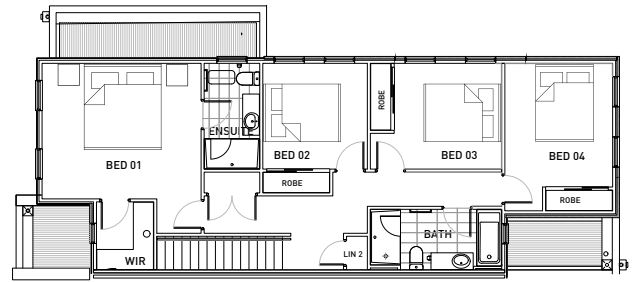

## LOT 6069

Area 383m<sup>2</sup>  
Frontage 13.69m

GROUND FLOOR

FIRST FLOOR