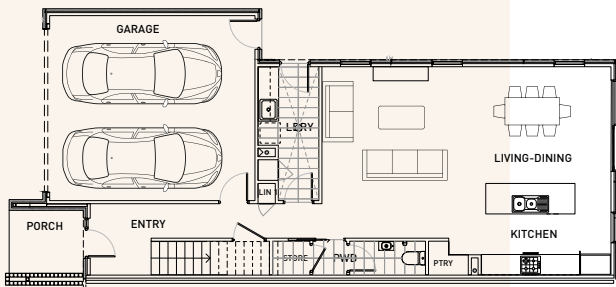

## LOT 6069

Area 383m<sup>2</sup>  
Frontage 13.69m

GROUND FLOOR

FIRST FLOOR