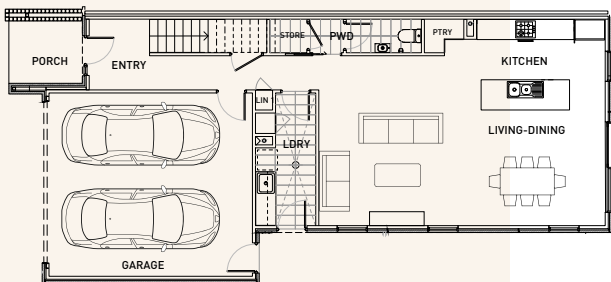

## LOT 6070

Area 389m<sup>2</sup>  
Frontage 13.85m

GROUND FLOOR

FIRST FLOOR