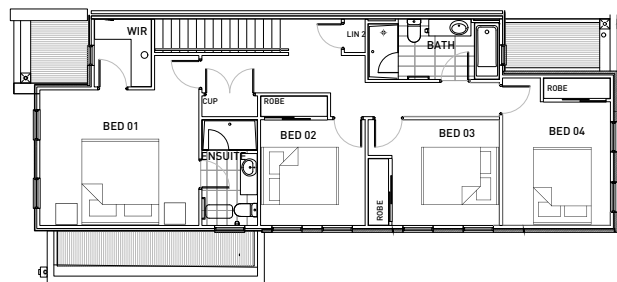

## LOT 6070

Area 389m<sup>2</sup>  
Frontage 13.85m

GROUND FLOOR

FIRST FLOOR