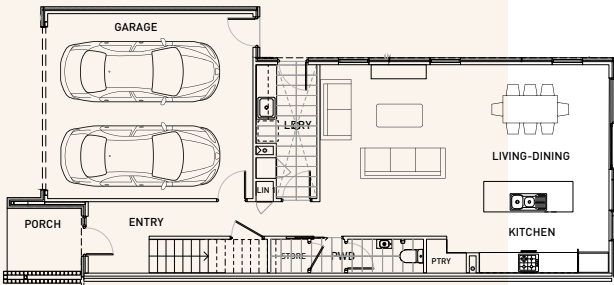

CLOVERLEA

LUXURY NEW HOMES

LOT 6071

Area 340m²
Frontage 10m

GROUND FLOOR

FIRST FLOOR