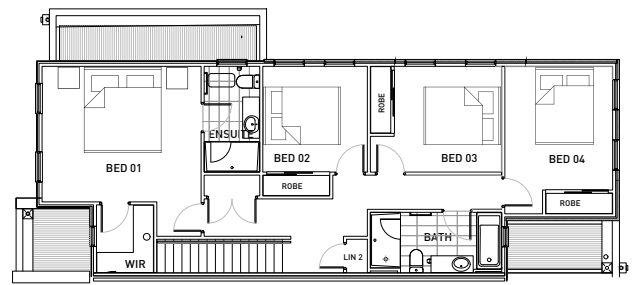

CLOVERLEA

LUXURY NEW HOMES

LOT 6071

Area 340m²
Frontage 10m

GROUND FLOOR

FIRST FLOOR